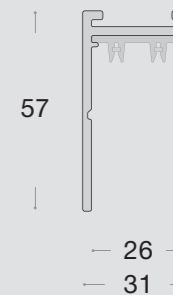

ШИНОПРОВОД СТАНДАРТНЫЙ

220V

черный / белый / черный с чернением токопровода

LUMINOTGI
TECHNOLOGY LIGHT SYSTEMS

			3 метра 3000 x 31 x 57 mm 8 400 ₺
	2 метра 2000 x 31 x 57 mm 5 600 ₺	2 метра 2000 x 31 x 57 mm 5 900 ₺ С ЧЕРНЕНИЕМ	
1 метр 1000 x 31 x 57 mm 2 800 ₺			

The image shows three pairs of busbar samples. The first pair is 1 meter long (1000 x 31 x 57 mm) and priced at 2,800 ₺. The second pair is 2 meters long (2000 x 31 x 57 mm) and priced at 5,600 ₺. The third pair is 2 meters long (2000 x 31 x 57 mm) with a blackened conductor and priced at 5,900 ₺. The fourth pair is 3 meters long (3000 x 31 x 57 mm) and priced at 8,400 ₺. The samples are shown in white and black finishes.