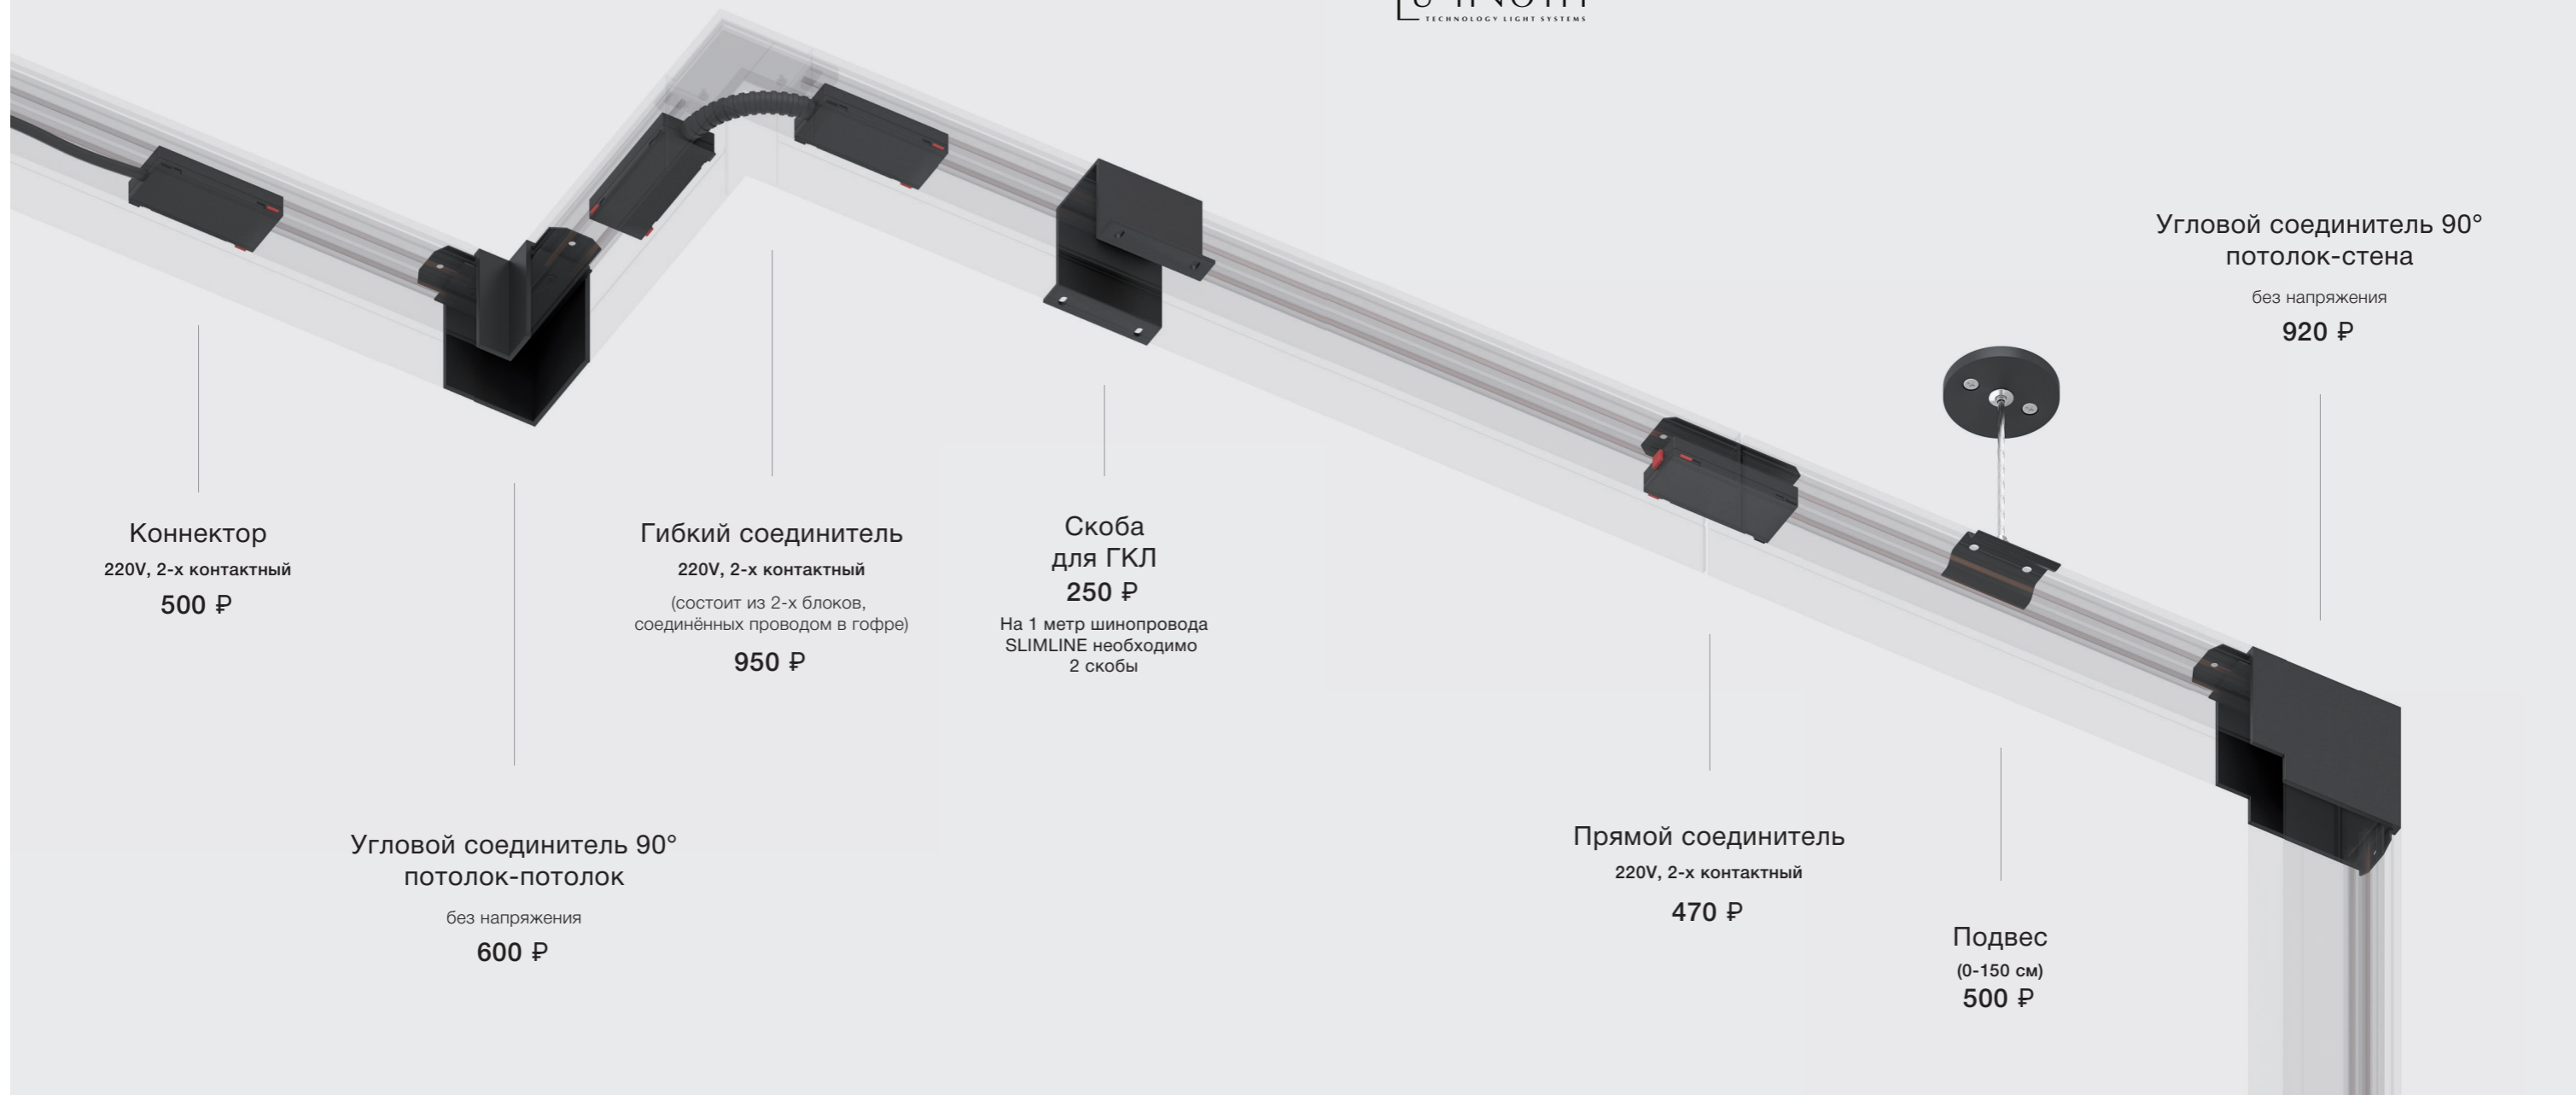

The image shows three pairs of busbar samples. The first pair is 1 meter long (1000 x 31 x 57 mm) and priced at 2,800 ₺. The second pair is 2 meters long (2000 x 31 x 57 mm) and priced at 5,600 ₺. The third pair is 2 meters long (2000 x 31 x 57 mm) with a blackened conductor and priced at 5,900 ₺. The fourth pair is 3 meters long (3000 x 31 x 57 mm) and priced at 8,400 ₺. The samples are shown in white and black finishes.